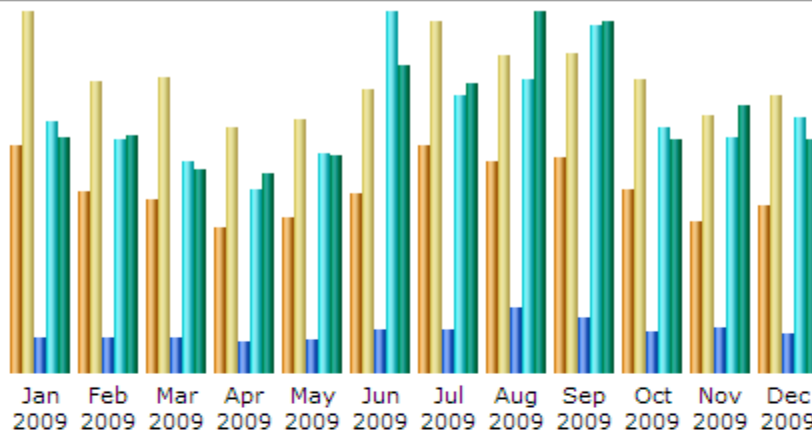

Month	Unique visitors	Number of visits	Pages	Hits	Bandwidth
Jan 2008	0	0	0	0	0
Feb 2008	0	0	0	0	0
Mar 2008	0	0	0	0	0
Apr 2008	720	1,093	3,524	25,626	255.03 MB
May 2008	874	1,369	4,805	38,687	334.74 MB
Jun 2008	878	1,384	6,222	37,216	307.38 MB
Jul 2008	1,238	1,836	7,915	59,820	598.02 MB
Aug 2008	1,101	1,792	10,053	68,200	778.85 MB
Sep 2008	1,066	1,623	8,053	58,658	567.18 MB
Oct 2008	1,205	2,018	8,713	55,195	492.34 MB
Nov 2008	1,072	1,992	8,542	52,258	502.51 MB
Dec 2008	1,109	1,908	9,485	56,671	571.49 MB
Total	9,263	15,015	67,312	452,331	4.30 GB

Monthly history

Month	Unique visitors	Number of visits	Pages	Hits	Bandwidth
Jan 2009	1,480	2,353	8,974	62,932	552.84 MB
Feb 2009	1,179	1,906	8,655	58,422	558.04 MB
Mar 2009	1,131	1,932	8,552	53,048	477.90 MB
Apr 2009	944	1,604	7,751	45,930	469.57 MB
May 2009	1,015	1,655	8,284	54,845	509.83 MB
Jun 2009	1,176	1,854	10,712	90,204	720.97 MB
Jul 2009	1,490	2,293	10,938	69,512	680.56 MB
Aug 2009	1,382	2,077	16,073	73,588	847.27 MB
Sep 2009	1,407	2,091	13,984	86,717	826.57 MB
Oct 2009	1,192	1,916	10,153	61,218	550.19 MB
Nov 2009	989	1,683	11,106	59,046	626.19 MB
Dec 2009	1,089	1,805	9,895	63,897	547.44 MB
Total	14,474	23,169	125,077	779,359	7.19 GB

Monthly history

Month	Unique visitors	Number of visits	Pages	Hits	Bandwidth
Jan 2015	1,722	2,344	8,376	117,368	2.35 GB
Feb 2015	1,544	2,216	6,671	66,103	3.05 GB
Mar 2015	1,556	2,158	8,432	90,162	2.15 GB
Apr 2015	1,402	2,057	9,244	102,778	1.47 GB
May 2015	1,592	2,277	7,474	100,531	1.90 GB
Jun 2015	621	773	2,254	28,556	543.71 MB
Jul 2015	0	0	0	0	0
Aug 2015	0	0	0	0	0
Sep 2015	0	0	0	0	0
Oct 2015	0	0	0	0	0
Nov 2015	0	0	0	0	0
Dec 2015	0	0	0	0	0
Total	8,437	11,825	42,451	505,498	11.46 GB