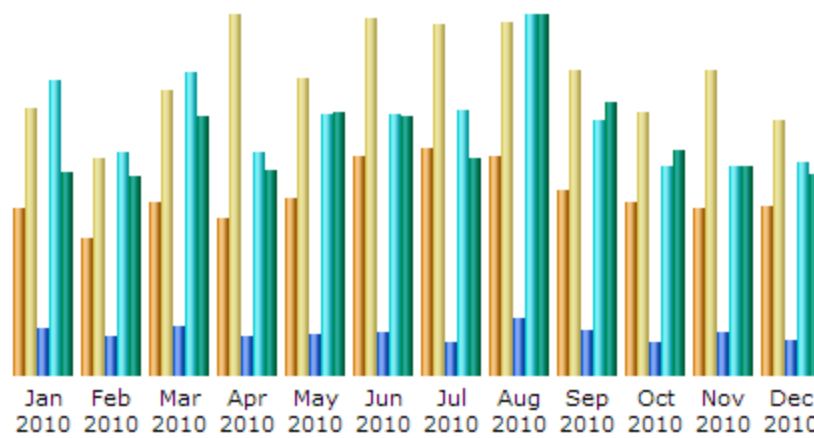

Month	Unique visitors	Number of visits	Pages	Hits	Bandwidth
Jan 2008	0	0	0	0	0
Feb 2008	0	0	0	0	0
Mar 2008	0	0	0	0	0
Apr 2008	720	1,093	3,524	25,626	255.03 MB
May 2008	874	1,369	4,805	38,687	334.74 MB
Jun 2008	878	1,384	6,222	37,216	307.38 MB
Jul 2008	1,238	1,836	7,915	59,820	598.02 MB
Aug 2008	1,101	1,792	10,053	68,200	778.85 MB
Sep 2008	1,066	1,623	8,053	58,658	567.18 MB
Oct 2008	1,205	2,018	8,713	55,195	492.34 MB
Nov 2008	1,072	1,992	8,542	52,258	502.51 MB
Dec 2008	1,109	1,908	9,485	56,671	571.49 MB
Total	9,263	15,015	67,312	452,331	4.30 GB

Monthly history

Month	Unique visitors	Number of visits	Pages	Hits	Bandwidth
Jan 2009	1,480	2,353	8,974	62,932	552.84 MB
Feb 2009	1,179	1,906	8,655	58,422	558.04 MB
Mar 2009	1,131	1,932	8,552	53,048	477.90 MB
Apr 2009	944	1,604	7,751	45,930	469.57 MB
May 2009	1,015	1,655	8,284	54,845	509.83 MB
Jun 2009	1,176	1,854	10,712	90,204	720.97 MB
Jul 2009	1,490	2,293	10,938	69,512	680.56 MB
Aug 2009	1,382	2,077	16,073	73,588	847.27 MB
Sep 2009	1,407	2,091	13,984	86,717	826.57 MB
Oct 2009	1,192	1,916	10,153	61,218	550.19 MB
Nov 2009	989	1,683	11,106	59,046	626.19 MB
Dec 2009	1,089	1,805	9,895	63,897	547.44 MB
Total	14,474	23,169	125,077	779,359	7.19 GB

Monthly history

Month	Unique visitors	Number of visits	Pages	Hits	Bandwidth
Jan 2015	1,722	2,344	8,376	117,368	2.35 GB
Feb 2015	1,544	2,216	6,671	66,103	3.05 GB
Mar 2015	1,556	2,158	8,432	90,162	2.15 GB
Apr 2015	1,402	2,057	9,244	102,778	1.47 GB
May 2015	1,592	2,277	7,474	100,531	1.90 GB
Jun 2015	621	773	2,254	28,556	543.71 MB
Jul 2015	0	0	0	0	0
Aug 2015	0	0	0	0	0
Sep 2015	0	0	0	0	0
Oct 2015	0	0	0	0	0
Nov 2015	0	0	0	0	0
Dec 2015	0	0	0	0	0
Total	8,437	11,825	42,451	505,498	11.46 GB