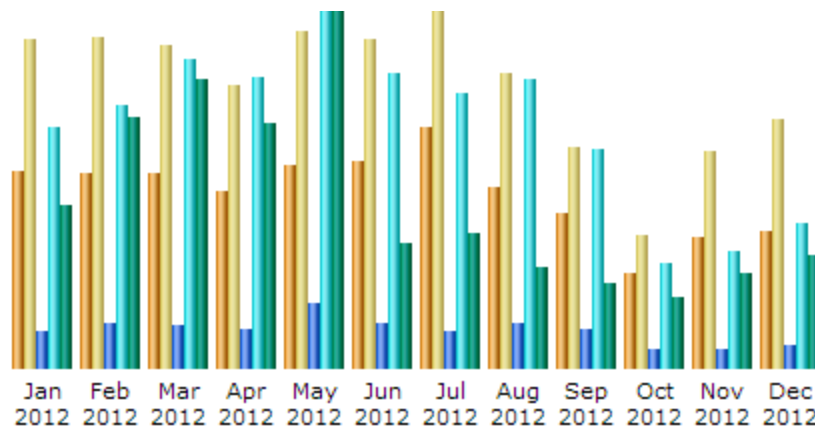

Month	Unique visitors	Number of visits	Pages	Hits	Bandwidth
Jan 2012	1,504	2,515	8,889	57,093	1.59 GB
Feb 2012	1,491	2,532	10,843	62,385	2.42 GB
Mar 2012	1,490	2,461	10,140	73,282	2.79 GB
Apr 2012	1,352	2,165	9,201	69,040	2.37 GB
May 2012	1,543	2,569	15,220	85,457	3.48 GB
Jun 2012	1,577	2,510	10,629	70,012	1.20 GB
Jul 2012	1,834	2,746	8,876	65,106	1.31 GB
Aug 2012	1,378	2,252	10,871	68,534	1007.40 MB
Sep 2012	1,183	1,683	9,074	51,836	841.09 MB
Oct 2012	721	1,010	4,482	24,692	706.62 MB
Nov 2012	999	1,657	4,615	27,909	945.91 MB
Dec 2012	1,039	1,895	5,421	34,283	1.10 GB
Total	16,111	25,995	108,261	689,629	19.69 GB