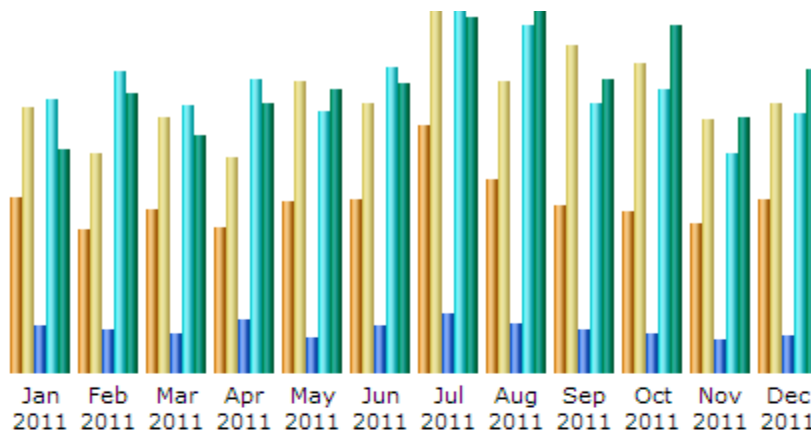

Month	Unique visitors	Number of visits	Pages	Hits	Bandwidth
Jan 2011	1,518	2,299	10,064	58,882	917.97 MB
Feb 2011	1,232	1,887	9,175	65,138	1.12 GB
Mar 2011	1,412	2,199	8,425	57,780	978.09 MB
Apr 2011	1,254	1,855	11,356	63,240	1.08 GB
May 2011	1,477	2,515	7,682	56,307	1.14 GB
Jun 2011	1,494	2,325	10,028	65,860	1.16 GB
Jul 2011	2,132	3,114	12,779	77,763	1.43 GB
Aug 2011	1,667	2,510	10,705	74,913	1.45 GB
Sep 2011	1,449	2,830	9,095	58,069	1.18 GB
Oct 2011	1,389	2,669	8,623	61,117	1.39 GB
Nov 2011	1,293	2,192	7,167	47,354	1.02 GB
Dec 2011	1,492	2,334	7,885	56,111	1.22 GB
Total	17,809	28,729	112,984	742,534	14.03 GB