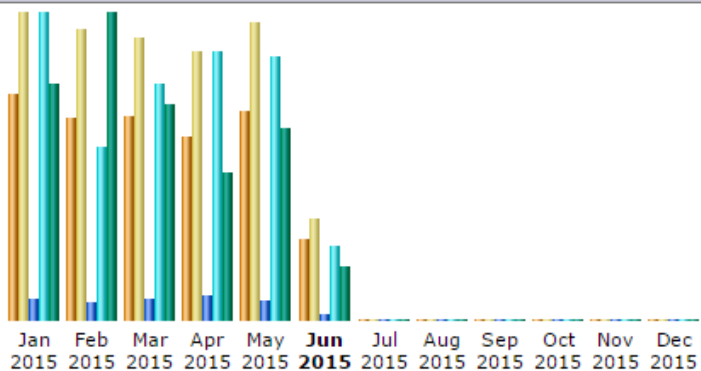

Monthly history

Month	Unique visitors	Number of visits	Pages	Hits	Bandwidth
Jan 2015	1,722	2,344	8,376	117,368	2.35 GB
Feb 2015	1,544	2,216	6,671	66,103	3.05 GB
Mar 2015	1,556	2,158	8,432	90,162	2.15 GB
Apr 2015	1,402	2,057	9,244	102,778	1.47 GB
May 2015	1,592	2,277	7,474	100,531	1.90 GB
Jun 2015	621	773	2,254	28,556	543.71 MB
Jul 2015	0	0	0	0	0
Aug 2015	0	0	0	0	0
Sep 2015	0	0	0	0	0
Oct 2015	0	0	0	0	0
Nov 2015	0	0	0	0	0
Dec 2015	0	0	0	0	0
Total	8,437	11,825	42,451	505,498	11.46 GB