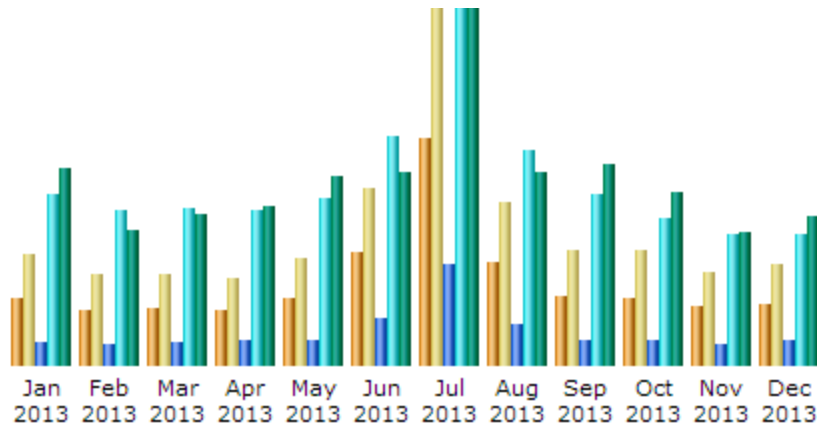

Month	Unique visitors	Number of visits	Pages	Hits	Bandwidth
Jan 2013	1,228	2,046	5,370	38,811	1019.20 MB
Feb 2013	1,023	1,675	4,642	35,233	697.11 MB
Mar 2013	1,060	1,665	5,095	35,574	778.17 MB
Apr 2013	1,013	1,594	5,689	35,471	822.44 MB
May 2013	1,218	1,957	5,885	38,225	978.54 MB
Jun 2013	2,063	3,250	10,566	51,930	997.27 MB
Jul 2013	4,169	6,617	22,892	81,974	1.82 GB
Aug 2013	1,884	2,979	9,171	48,746	998.44 MB
Sep 2013	1,275	2,104	5,508	38,767	1.02 GB
Oct 2013	1,228	2,101	5,885	33,644	892.83 MB
Nov 2013	1,078	1,709	4,920	29,826	687.30 MB
Dec 2013	1,107	1,845	5,561	29,730	772.06 MB
Total	18,346	29,542	91,184	497,931	11.28 GB