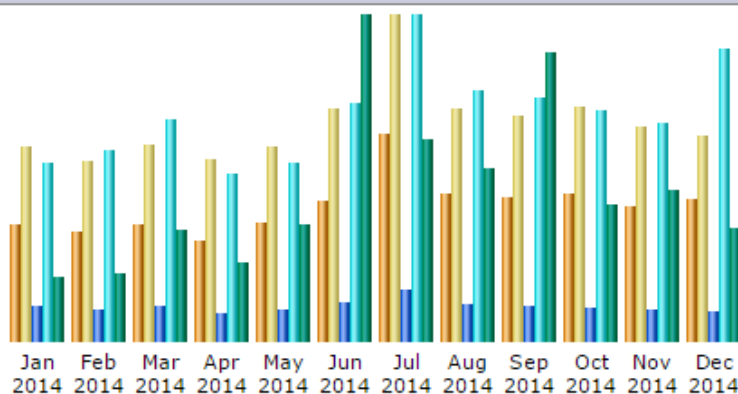

Monthly history

Month	Unique visitors	Number of visits	Pages	Hits	Bandwidth
Jan 2014	1,253	2,106	6,612	34,246	979.55 MB
Feb 2014	1,186	1,938	6,084	36,463	1.00 GB
Mar 2014	1,267	2,114	6,610	42,502	1.65 GB
Apr 2014	1,079	1,961	5,425	31,846	1.16 GB
May 2014	1,287	2,098	5,923	34,036	1.73 GB
Jun 2014	1,504	2,500	7,550	45,560	4.84 GB
Jul 2014	2,227	3,512	9,947	62,304	3.01 GB
Aug 2014	1,585	2,498	7,026	47,820	2.56 GB
Sep 2014	1,546	2,420	6,780	46,437	4.28 GB
Oct 2014	1,590	2,531	6,231	44,168	2.02 GB
Nov 2014	1,463	2,313	5,940	41,734	2.24 GB
Dec 2014	1,541	2,220	5,613	56,032	1.68 GB
Total	17,528	28,211	79,741	523,148	27.13 GB